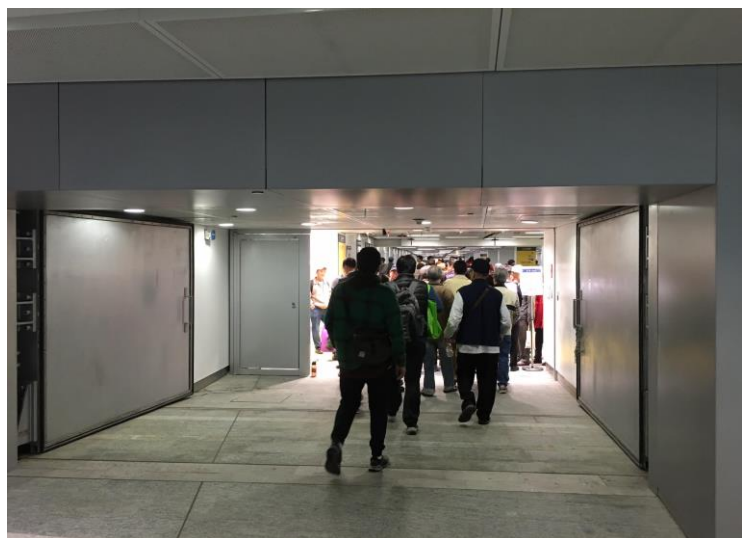

【Via Taoyuan Airport MRT】

After leaving the escalator straight to the Taipei City Mall street as shown on the right.