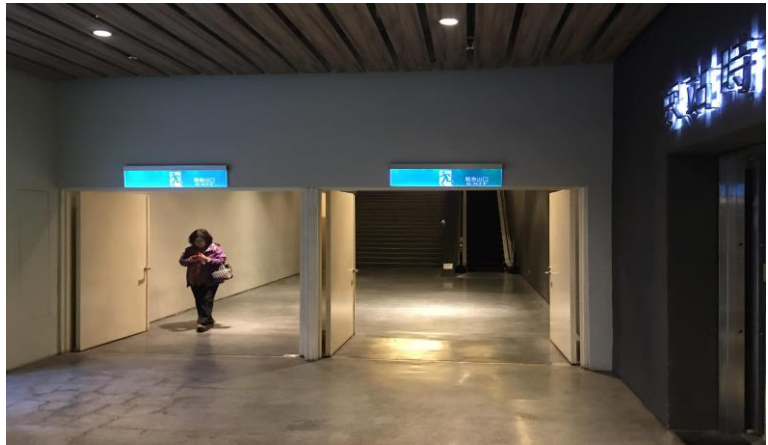

【Via Taoyuan Airport MRT】

Turn left into the Q Square, as shown on the right.

【Via Taoyuan Airport MRT】

Walk straight through “Q Square” lobby until Cheng De Rd. Follow the sign towards **Palais de Chine Hotel** along the way.